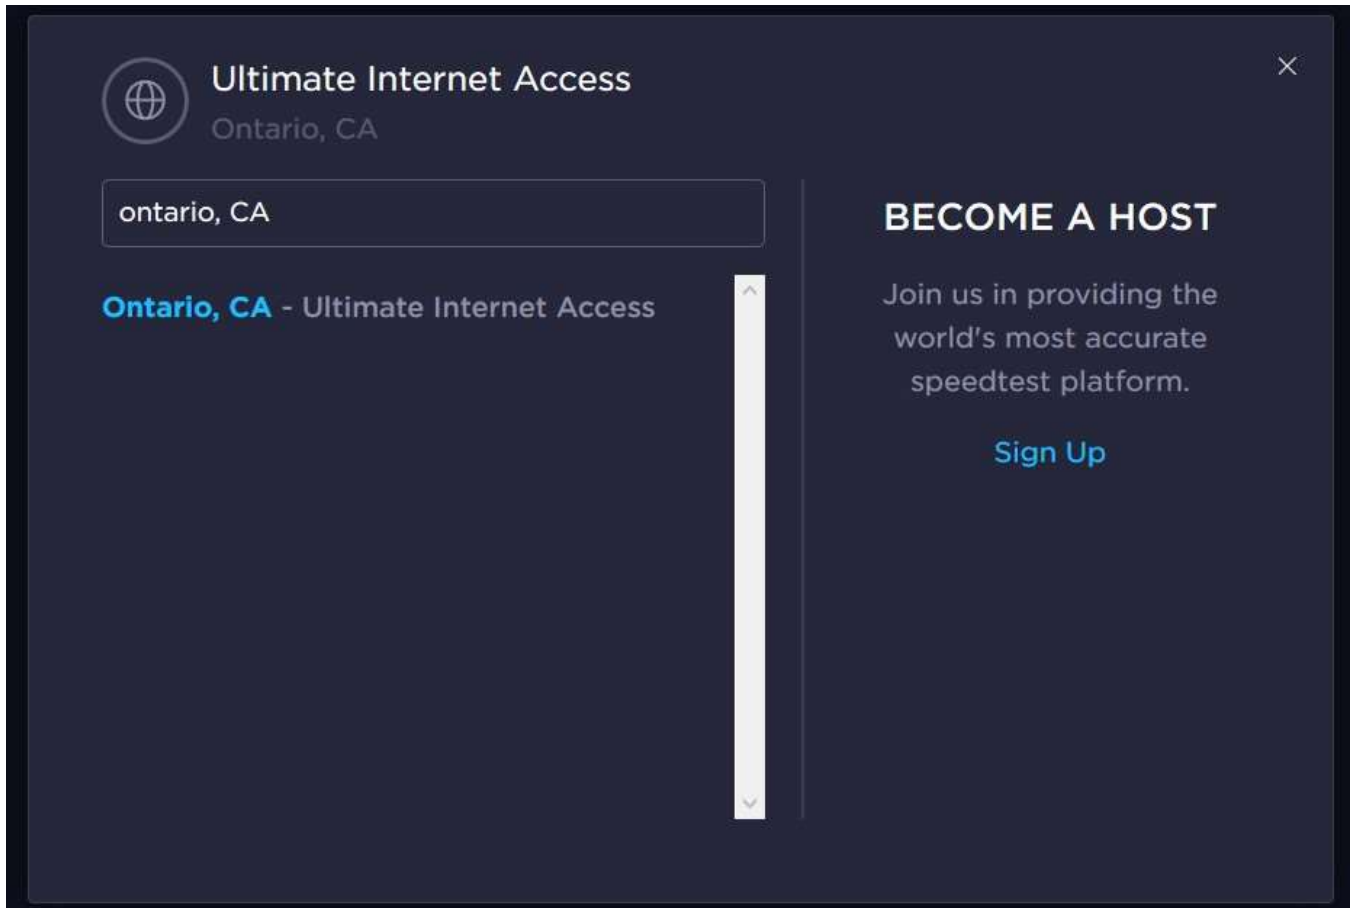

2. Click on "Change Server" on the bottom right portion of the screen
  - a. Type in Ontario > choose Ontario, CA from the dropdown list

3. Click on "GO"
  - a. The test will run automatically, testing your ping time, upload and download speeds from your location to Ontario, CA, where our PigCHAMP Online is located

Results:

- Latency (ping time): Less than 200ms
- Connection speed: Upload/download speed greater than 512kbps will work; greater than 1Mbps is ideal