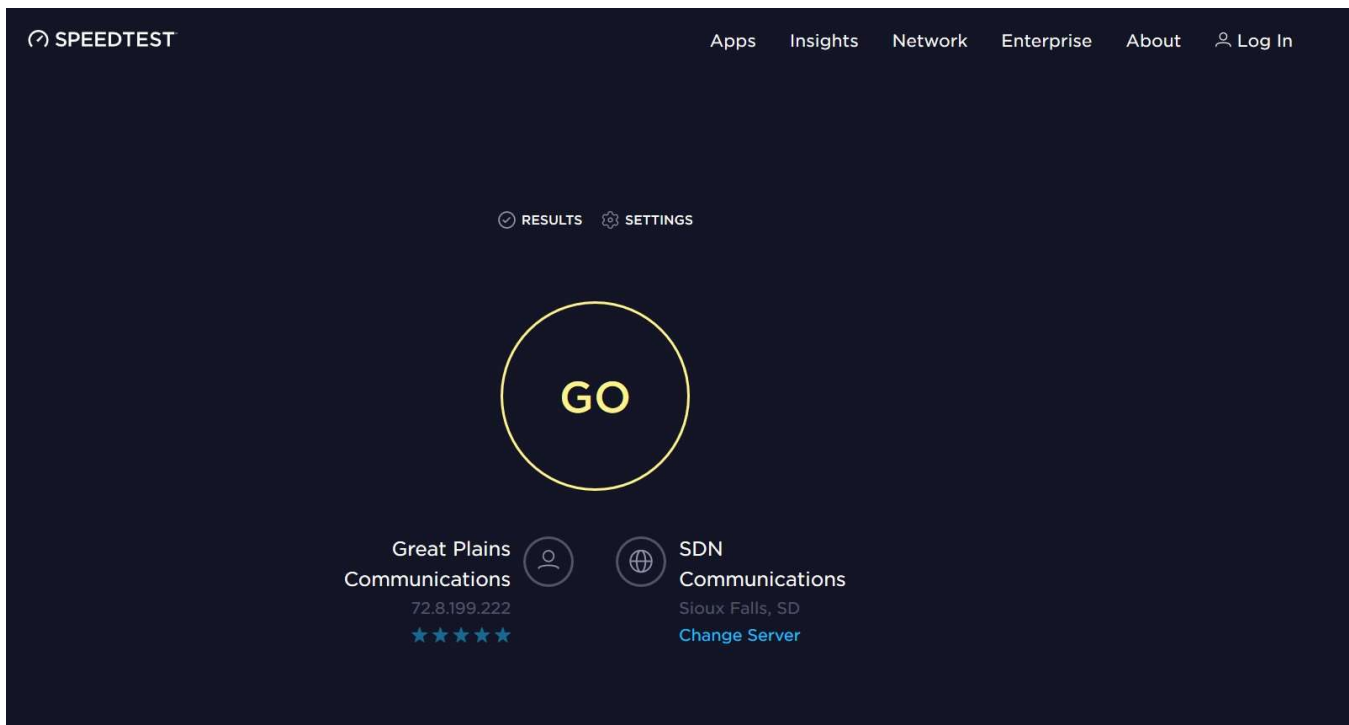

How to check your connection speed to PigCHAMP Online

If you're considering trying to use PigCHAMP Online, but are concerned about your connection speed, this simple test will give you an idea of whether it will work for your location.

Process:

1. Go to www.speedtest.net